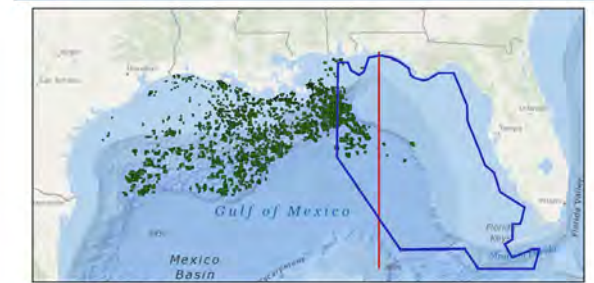

## Camp Simons

Camp Simons, the 7th Special Forces Group (Airborne) cantonment site, is located on Eglin's land range. The 7th SFG(A) consists of elite Army forces that are specially selected, trained, organized, and equipped to conduct special operations in support of theater and national objectives.

## Naval Air Station Whiting Field

NAS Whiting Field is home to Training Air Wing Five. The complex consists of 2 primary airfields and 13 Navy Outlying Landing Fields. NASWF trains Navy, Marine Corps, Coast Guard and international student aviators in the primary and intermediate phases of fixed wing aviation, and helicopters advanced training. NASWF is the busiest Naval air complex in the world.

## Eglin Gulf Test & Training Range

BOEM Active Leases EGTR Boundary Military Mission Line May 2020

Eglin manages the eastern Gulf Test & Training Range; the largest over-water military range in the nation. A national asset, the EGTR is a unique resource offering tremendous joint capabilities for test and training exercises. Its expansive size supports simultaneous maritime, air and land training activities.